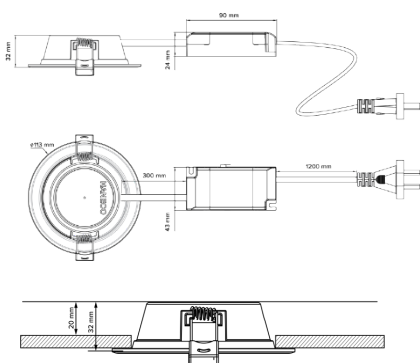

DIMENSION DIAGRAMS

*Note1: Based on rated LED design life

haneco.com.au

Specification subject to change without prior notice. Last updated 20/04/2026

PHOTOMETRIC DIAGRAM

Unit: cd
 - C0/180 106.2deg
 - C90/270 106.2deg
 Photometric diagram shown is for 4000K output.

KEY INFORMATION

Power	12W
Lumen Output	1188 / 1310 / 1293 lm
Cutout Size	Ø 90 mm
Mounting Type	Recessed
Dimming Type	Phase-Cut Dimmable (Trailing Edge, 10-100%)
Body Colour	White
IP Rating	IP54 F - IP20 B
IC Rating	IC-4
Operating Ambient Temp.	-25 to 45°C
Connection Type	1.2m Flex & Plug
Driver	Remote
Warranty	5 yrs

OTHERS

Adjustable Angle	Not applicable
Body Material	Not applicable
Diffuser Material	Polycarbonate (Opal)
Operating Ambient Temp.	-25 to 45°C
Rebate Scheme Approvals	Not Applicable
Dimensions	Ø113 x 32 mm
HACCP	No

ACCESSORIES

Clip-on Trim Black	TRIM-VIVA-BLK
Clip-on Trim Nickel	TRIM-VIVA-NKL
Adaptor Ring Ø130mm	TRIM-VIVA-130, cutout Ø100-120mm
Adaptor Ring Ø170mm	TRIM-VIVA-170, cutout Ø120-165mm