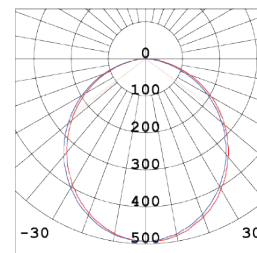

DIMENSION DIAGRAMS

*Note1: Based on rated LED design life

haneco.com.au

Specification subject to change without prior notice. Last updated 20/04/2026

PHOTOMETRIC DIAGRAM

Unit: cd
 - C0/180 106.2deg
 - C90/270 106.2deg
 Photometric diagram shown is for 4000K output.